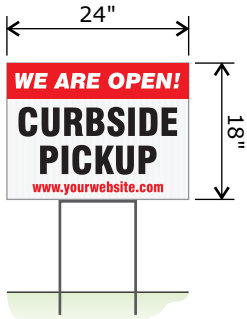

CURBSIDE PICKUP SIGN PRODUCTS

GET BACK TO BUSINESS! ORDER YOUR CURBSIDE PICKUP PRODUCTS TODAY!

Coro Signs

24''Wx18''H - White Coro Sign with Digital Print (Double Sided)

Price: \$28.00

Order Qty: _____

Item Code: RTCS2418

36''Wx24''H - White Coro Sign with Digital Print (Double Sided)

Price: \$42.00

Order Qty: _____

Item Code: RTCS3624

Signicade A-Frame Signs

24''Wx36''W Signicade Sign Frame [Deluxe Version] (Includes Qty 2- 24x36 Coro panels)

The Coro panels pop in and out for easy sign changes!

Price: \$132.00

Order Qty: _____

Item Code: RTAF2436

Real Estate Signs

24''H x 36''W Black Frame with Aluminum Panel with Double Sided Digital Print

Price: \$94.00