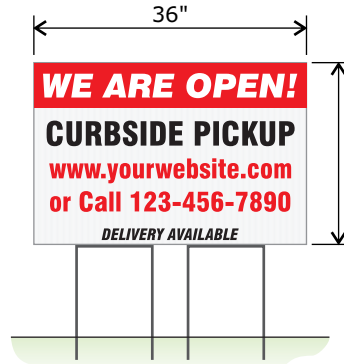

CURBSIDE PICKUP SIGN PRODUCTS

GET BACK TO BUSINESS! ORDER YOUR CURBSIDE PICKUP PRODUCTS TODAY!

Coro Signs

24''Wx18''H - White Coro Sign with Digital Print (Double Sided)

Price: \$28.00

Order Qty: _____

Item Code: RTCS2418

36''Wx24''H - White Coro Sign with Digital Print (Double Sided)

Price: \$42.00

Order Qty: _____

Item Code: RTCS3624

Signicade A-Frame Signs

24''Wx36''W Signicade Sign Frame [Deluxe Version] (Includes Qty 2- 24x36 Coro panels)

The Coro panels pop in and out for easy sign changes!

Price: \$132.00

Order Qty: _____

Item Code: RTAF2436

Real Estate Signs

24''H x 36''W Black Frame with Aluminum Panel with Double Sided Digital Print

Price: \$94.00